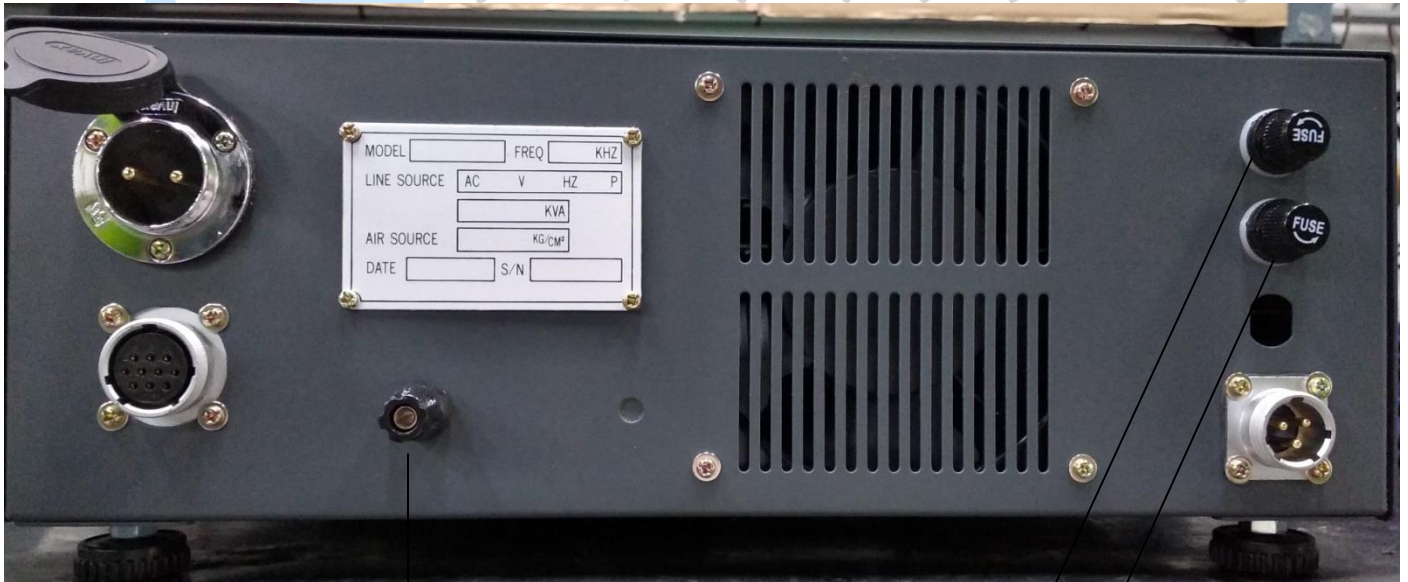

Generator back

長宏機械有限公司